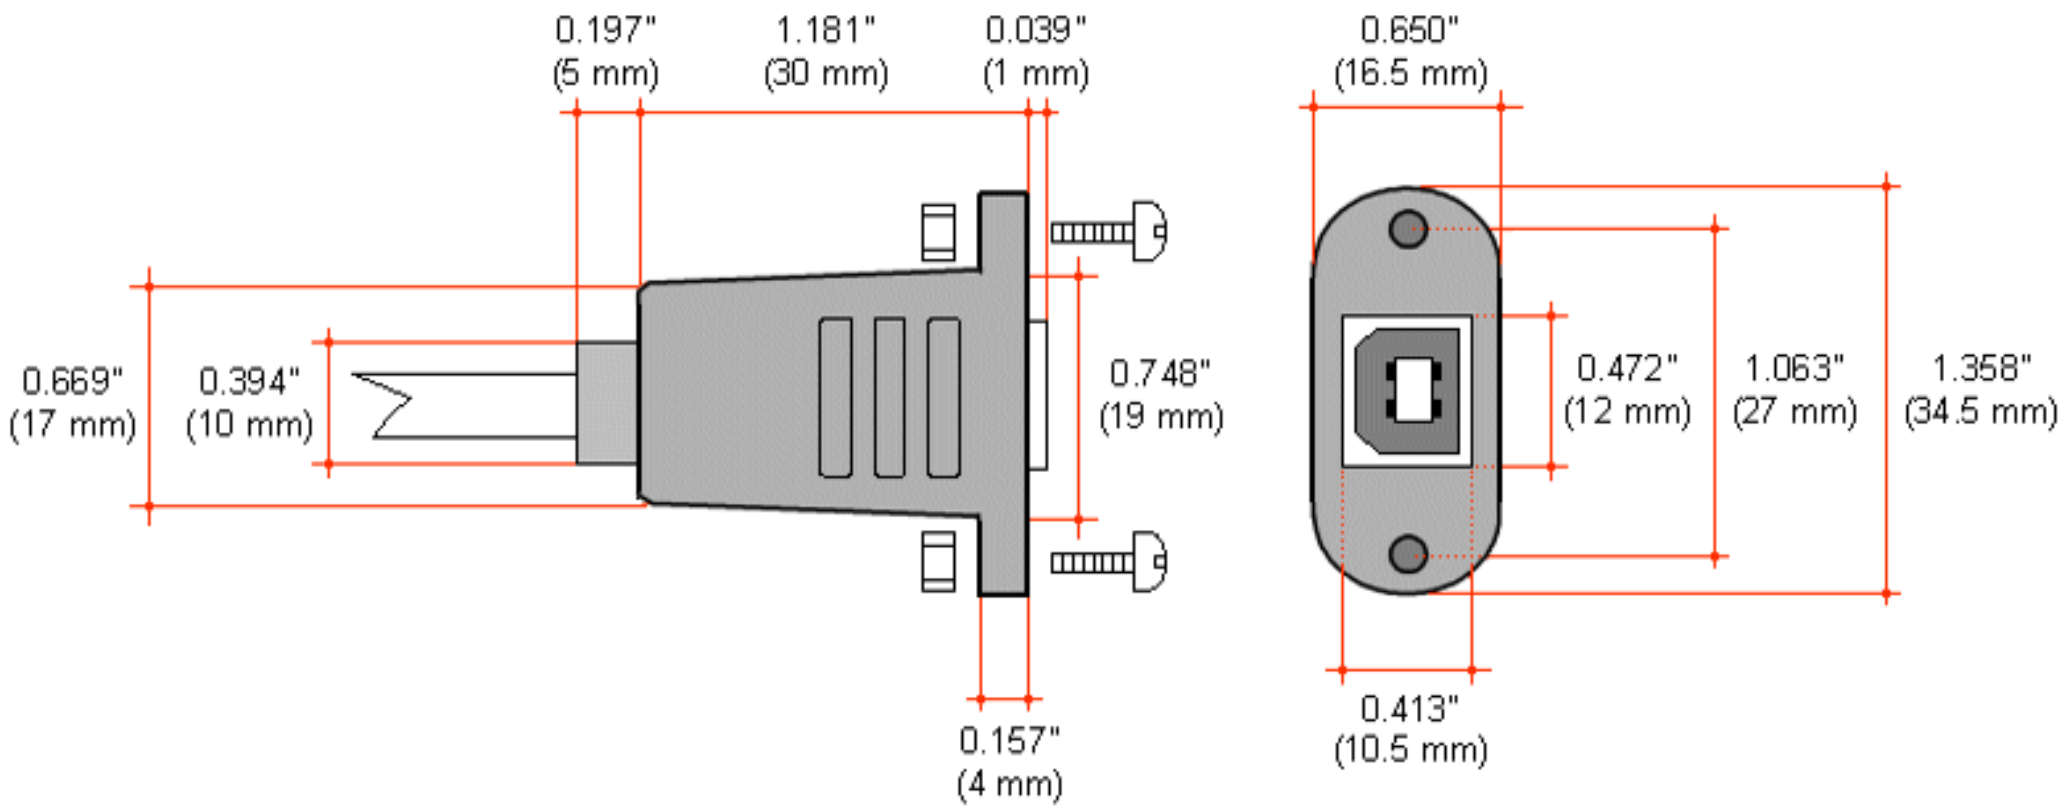

USB TYPE B

CUT-OUT DIMENSIONS