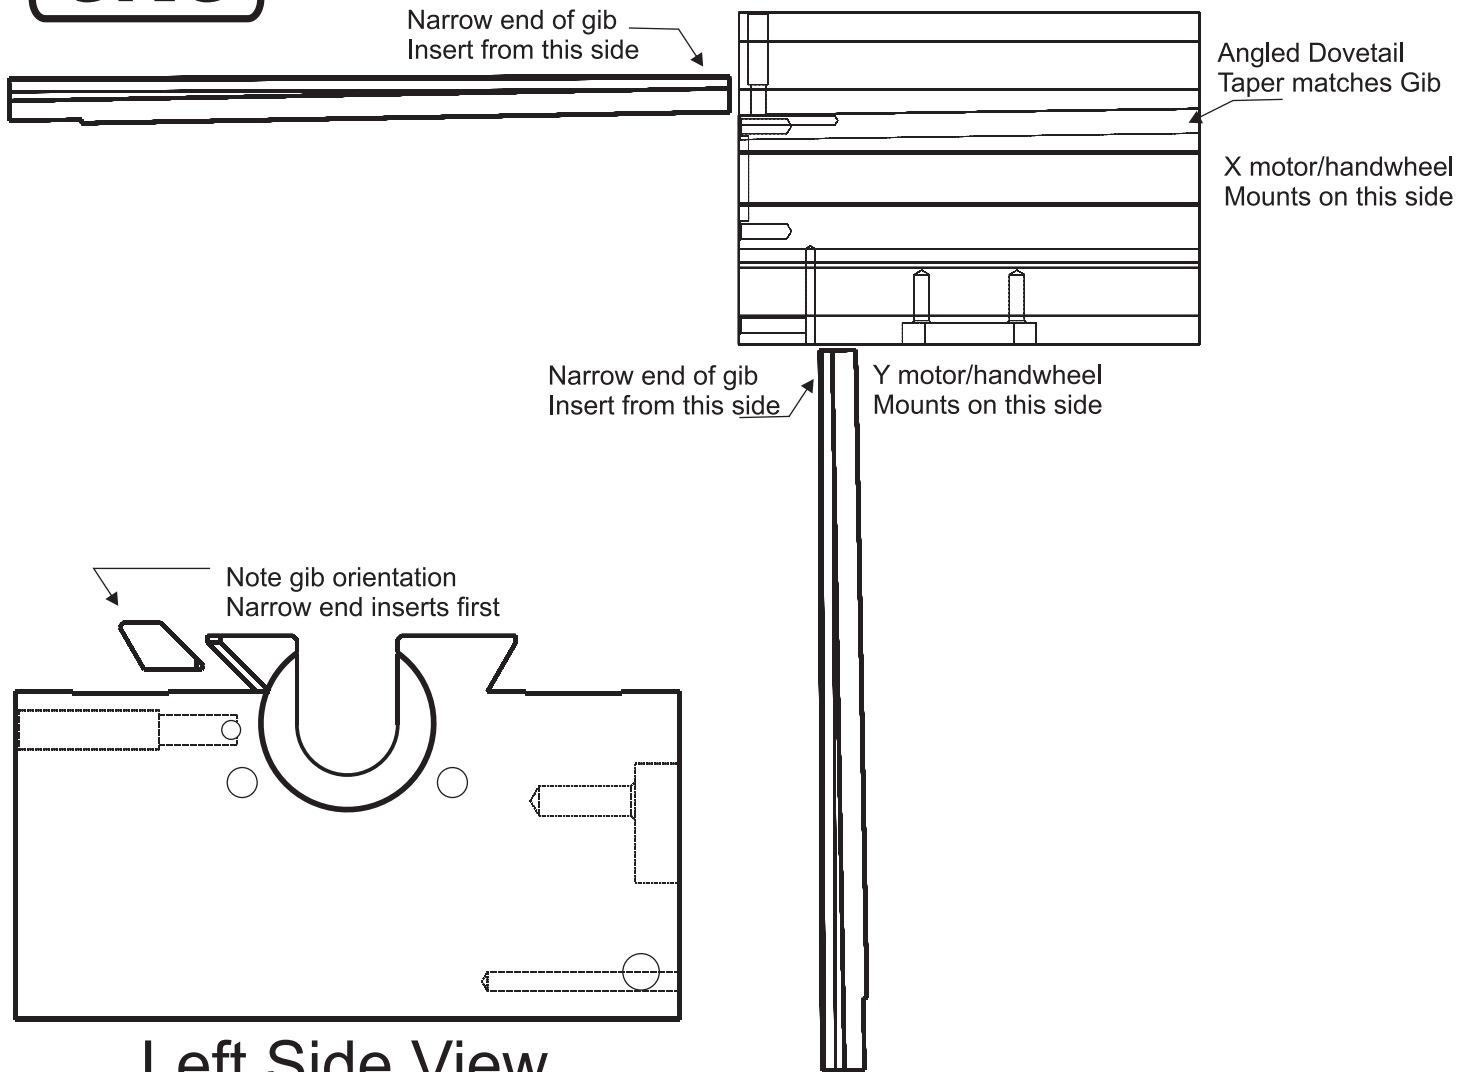

Gib Alignment/Orientation for Sherline XY saddle

Top View

Left Side View

Front View